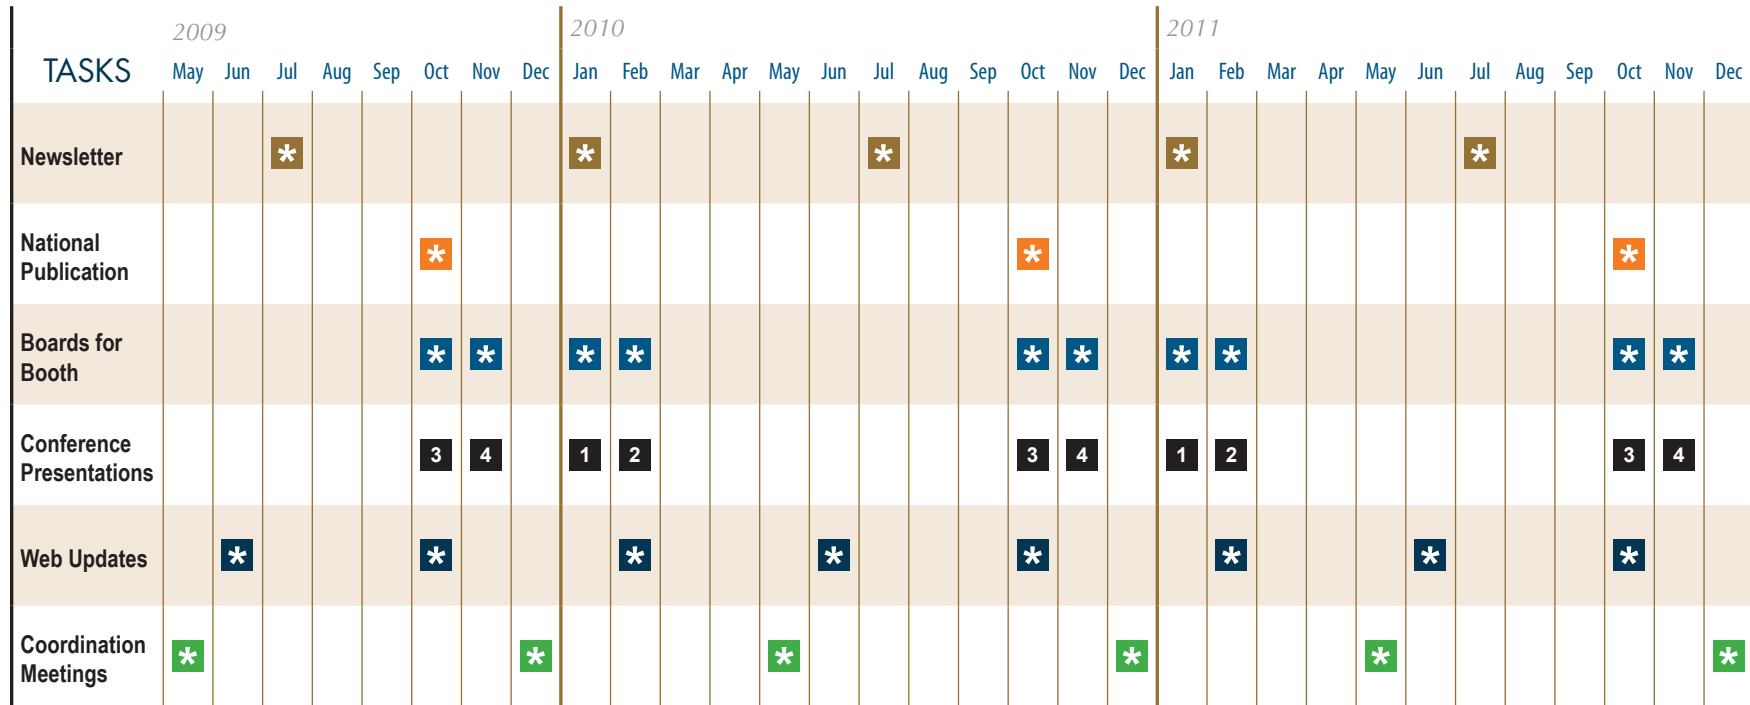

LRRB OUTREACH & MARKETING SCHEDULE

- 1** MCEA/CEAM Annual Conference
- 2** Minnesota Pavement Conference
- 3** Maintenance Expo
- 4** MPWA